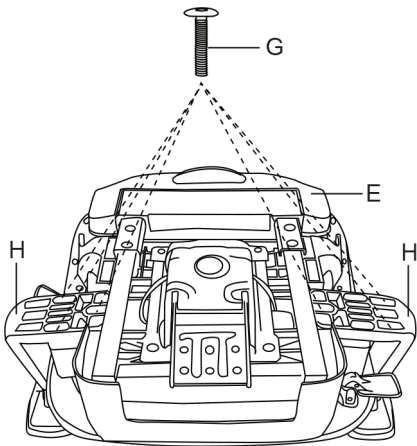

2

UVI Focus PRO

2. step:

Take the UVI seat and turn it upside down. Using screws [G], attach the bottom part of the seat [E] and the armrests [H]. Make sure the screws are tightened sufficiently.