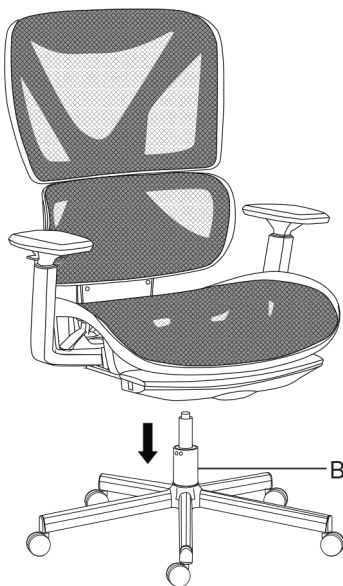

3. step:

Using screws [G1], attach the backrest [F] to the chair seat.