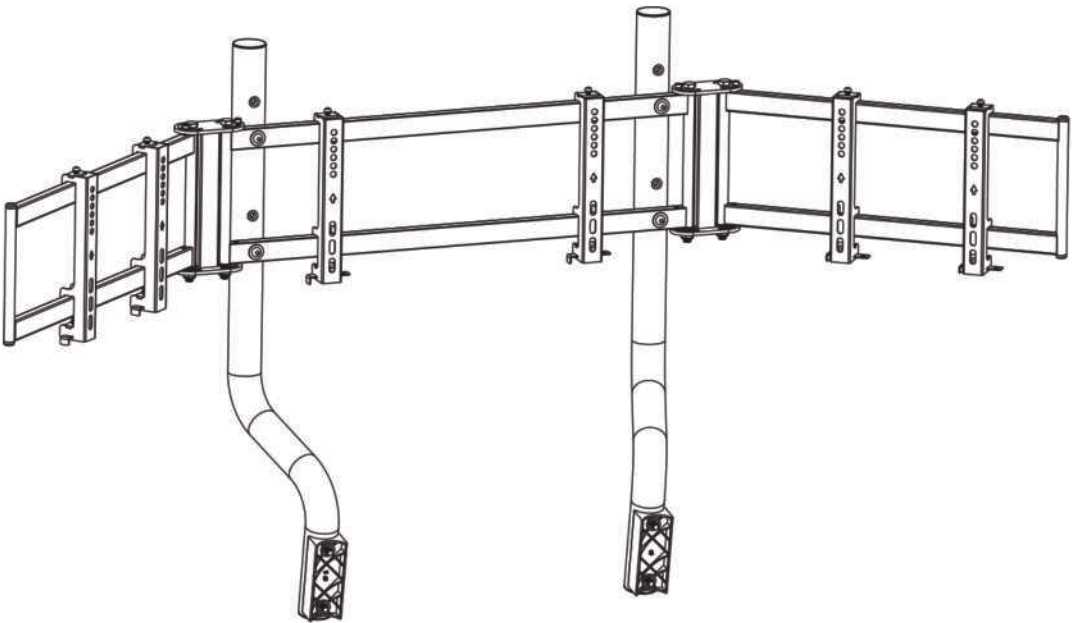

UVI Trojni nosilec za TV/monitor

Vodič za sestavo

Navodila za sestavo v drugih jezikih najdete na:
UVI.gg/AG ali preko QR kode!

1

UVI Trojni nosilec za TV/monitor

EN  Read the entire instruction manual before you start installation and assembly. If you have any questions regarding any of the instructions or warnings, please contact your local distributor for assistance.