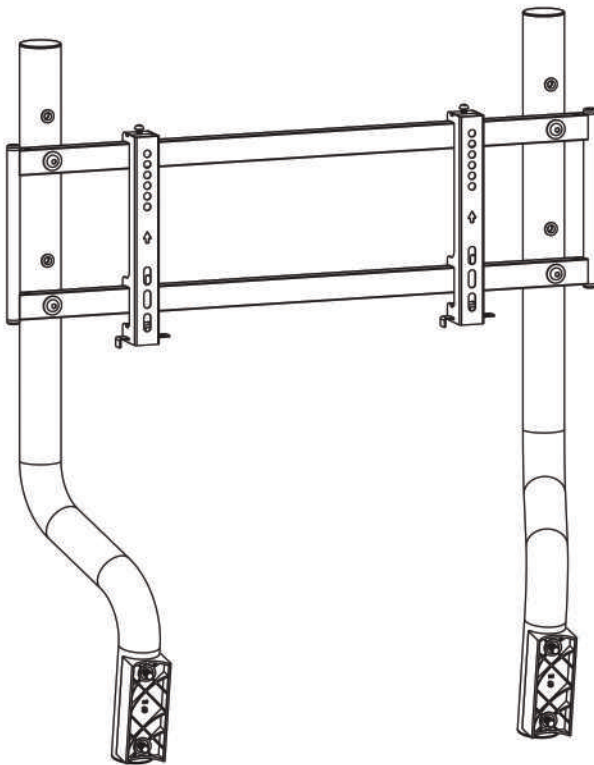

UVI Nosilec za TV/Monitor

Vodič za sestavo

Navodila za sestavo v drugih jezikih najdete na:
UVI.gg/AG ali preko QR kode!

1

UVI Stojalo za TV/Monitor

EN  Read the entire instruction manual before you start installation and assembly. If you have any questions regarding any of the instructions or warnings, please contact your local distributor for assistance.